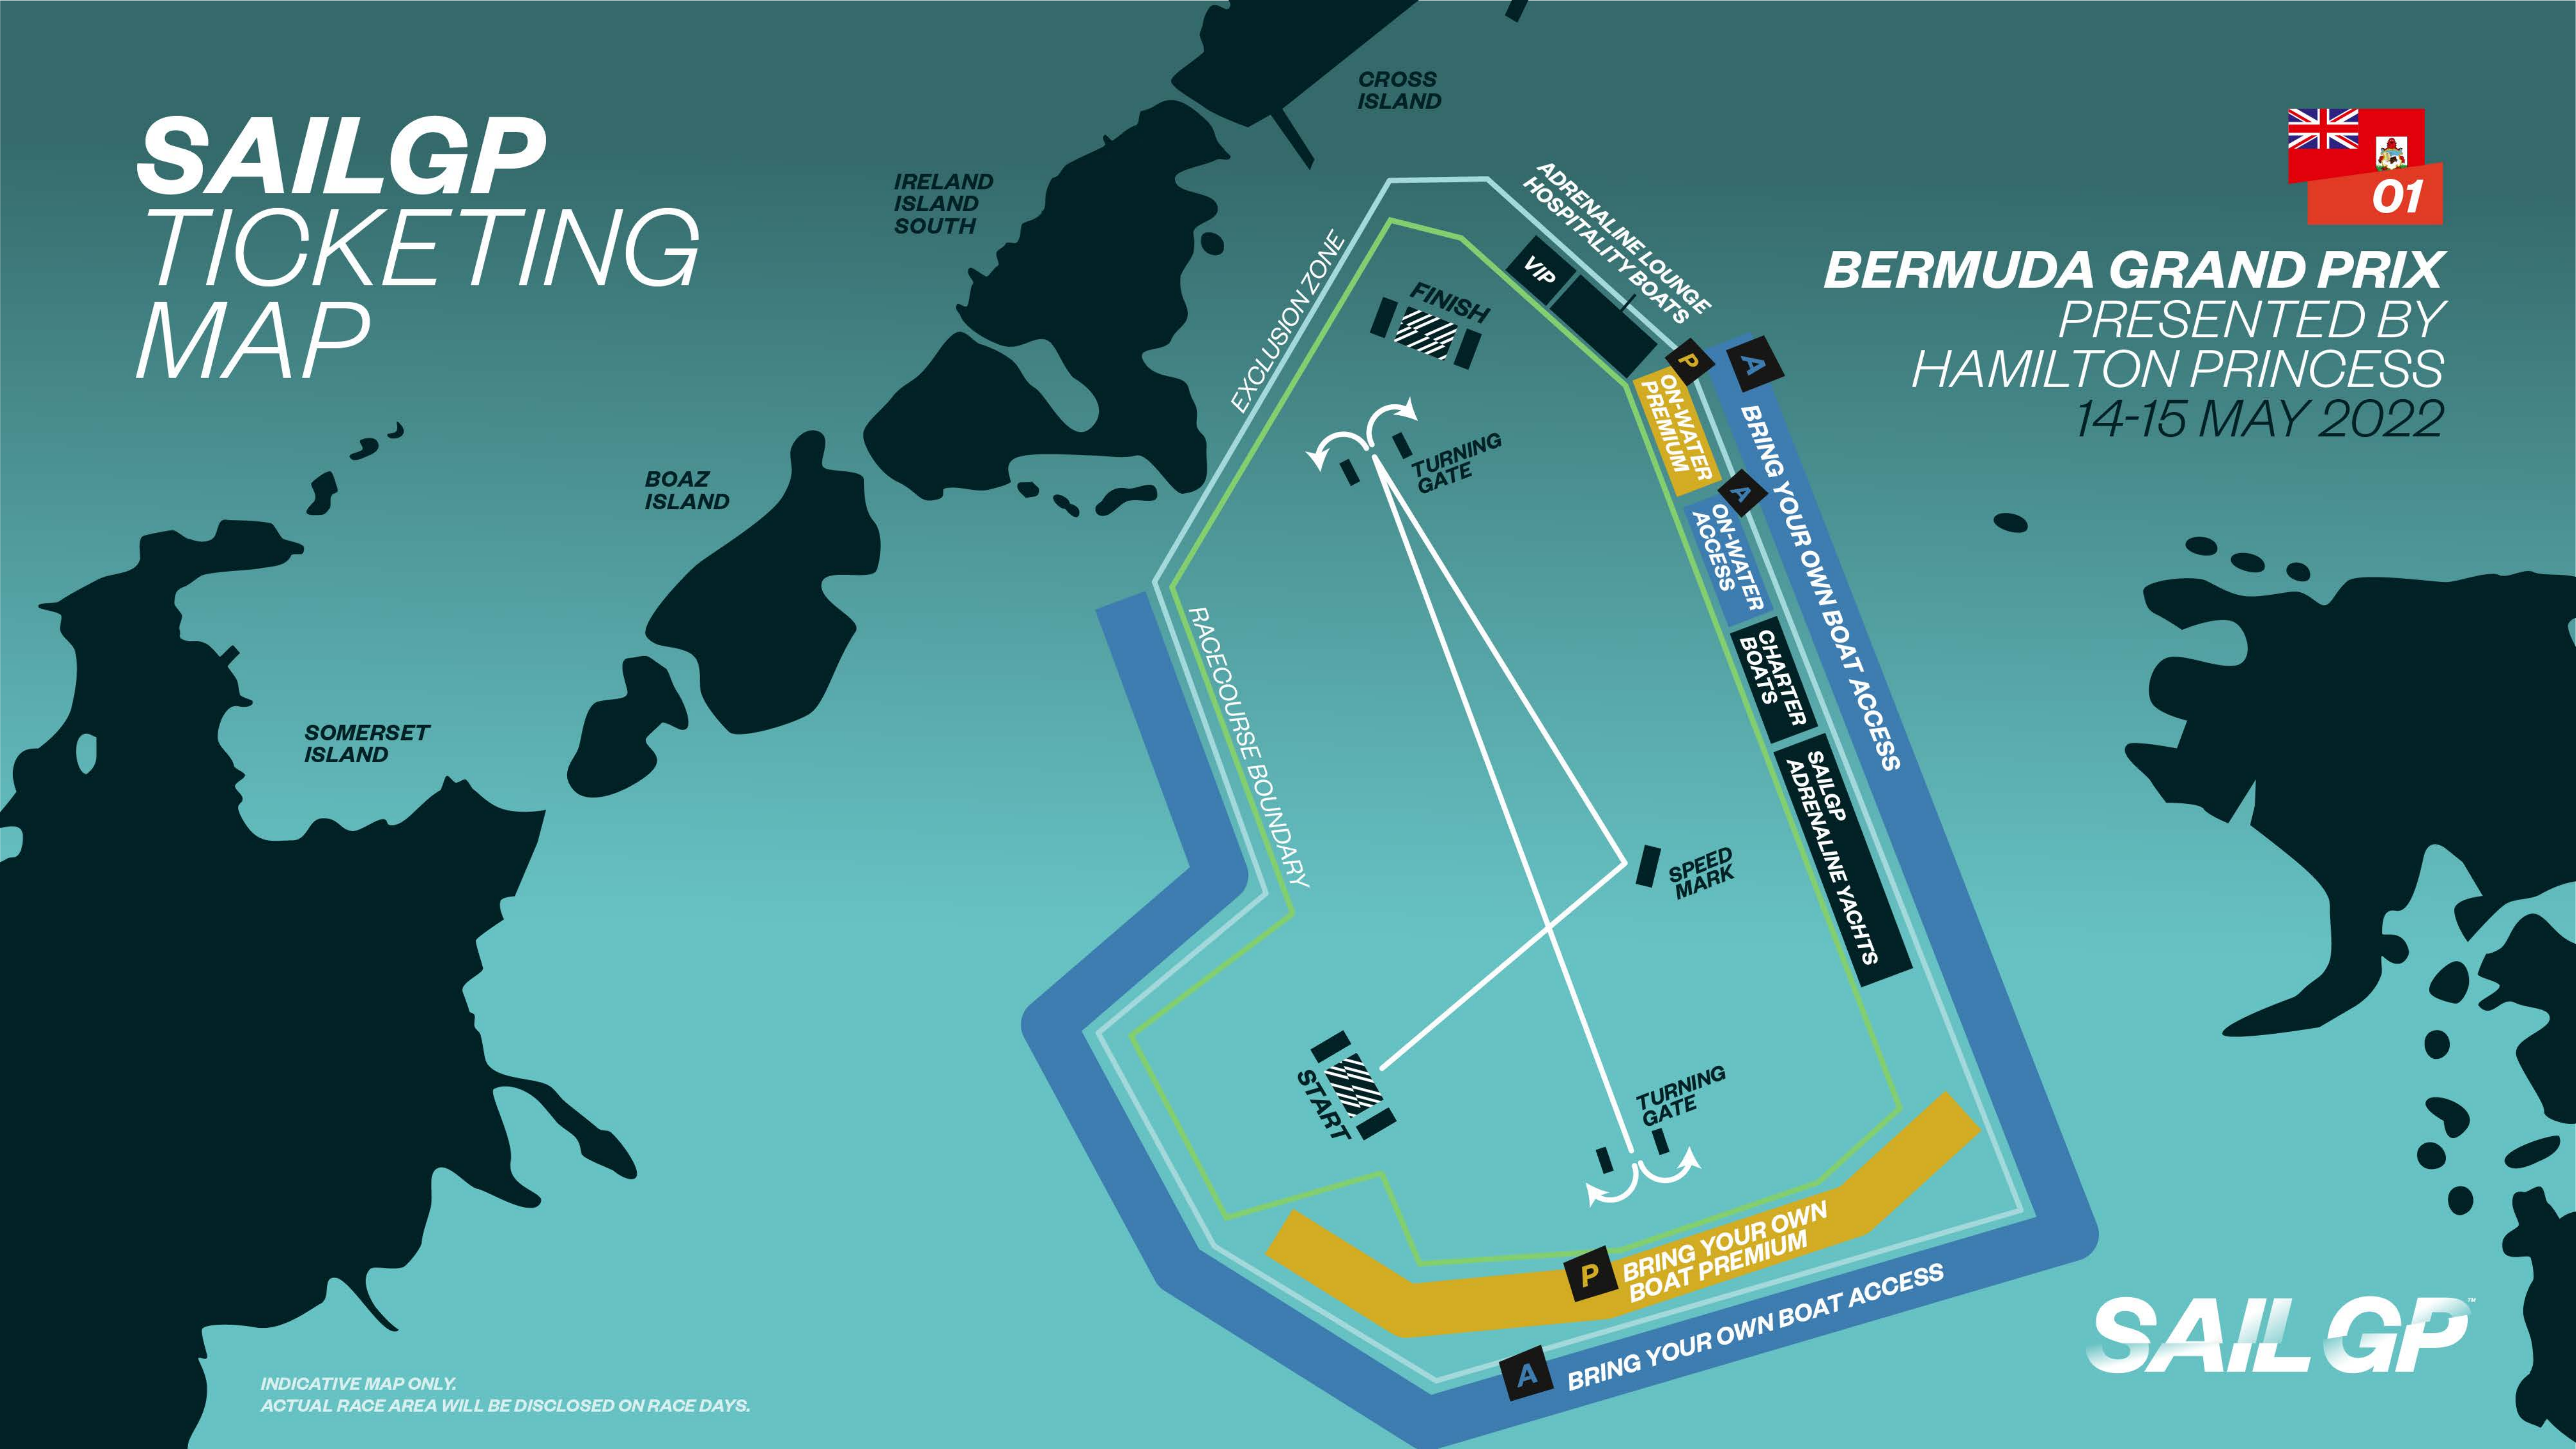

SAILGP TICKETING MAP

BERMUDA GRAND PRIX
PRESENTED BY
HAMILTON PRINCESS
14-15 MAY 2022

INDICATIVE MAP ONLY.
ACTUAL RACE AREA WILL BE DISCLOSED ON RACE DAYS.

SAILGP